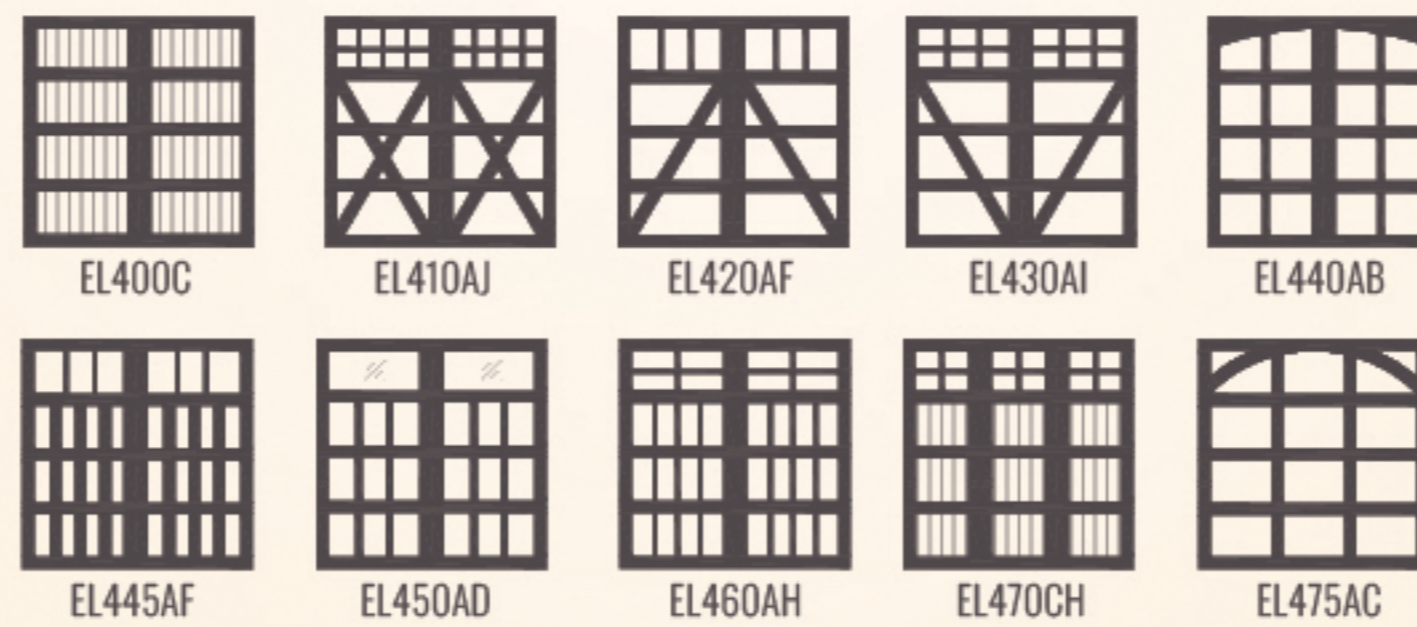

## Semi Custom

Built with quality in mind. The semi custom line is a beautiful cost conservative option.

EL420AI

EL420CI

EL400CB

EL450AI

EL400C

EL410AJ