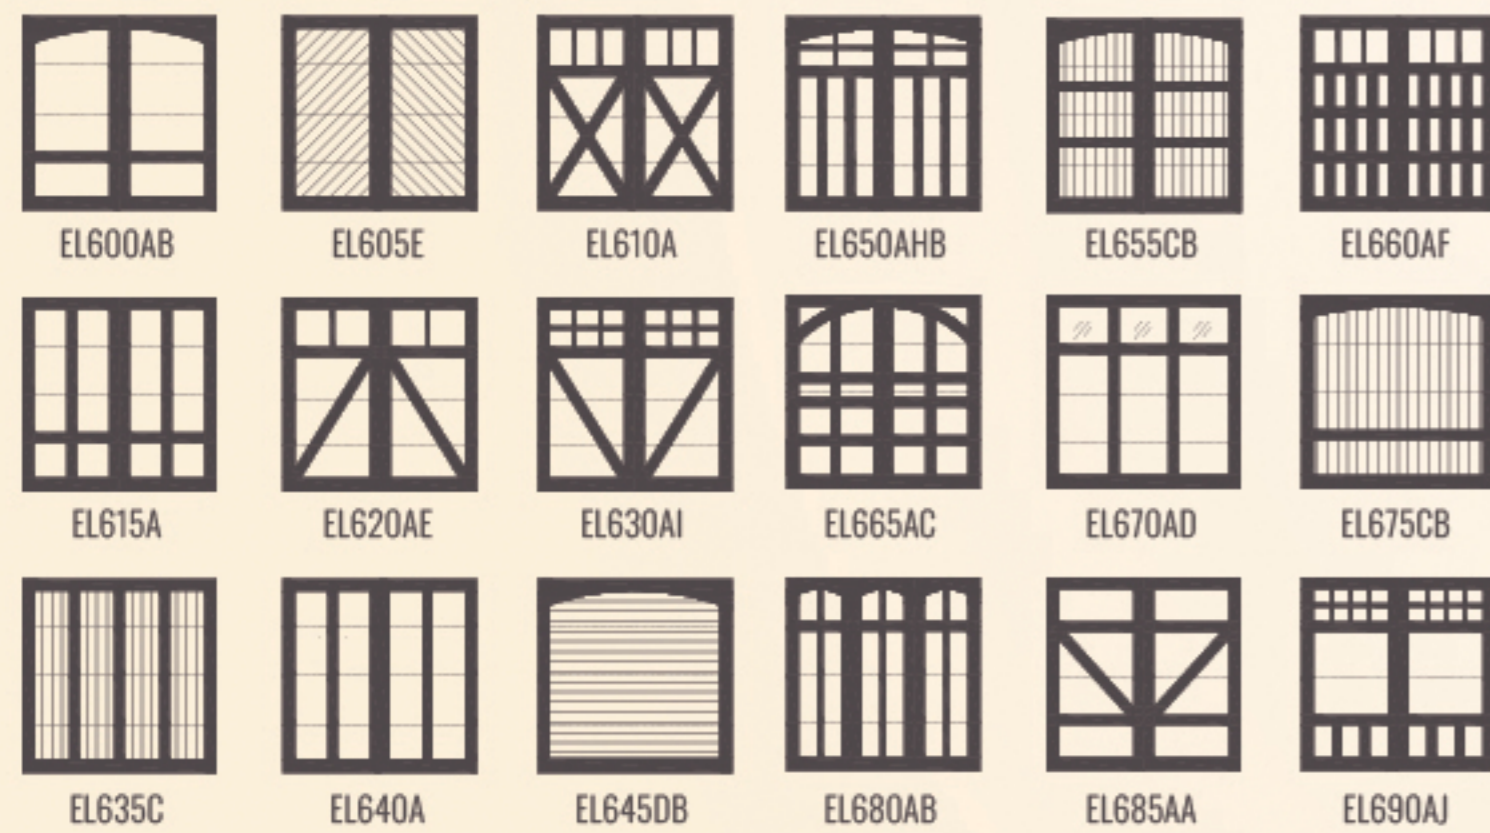

## Full Custom

Built with exceptional craftsmanship and attention to detail. The full custom line is made to your specifications in a selection of premium woods.

EL600CB

EL650AI

EL645C

EL695D

EL645B

EL655C